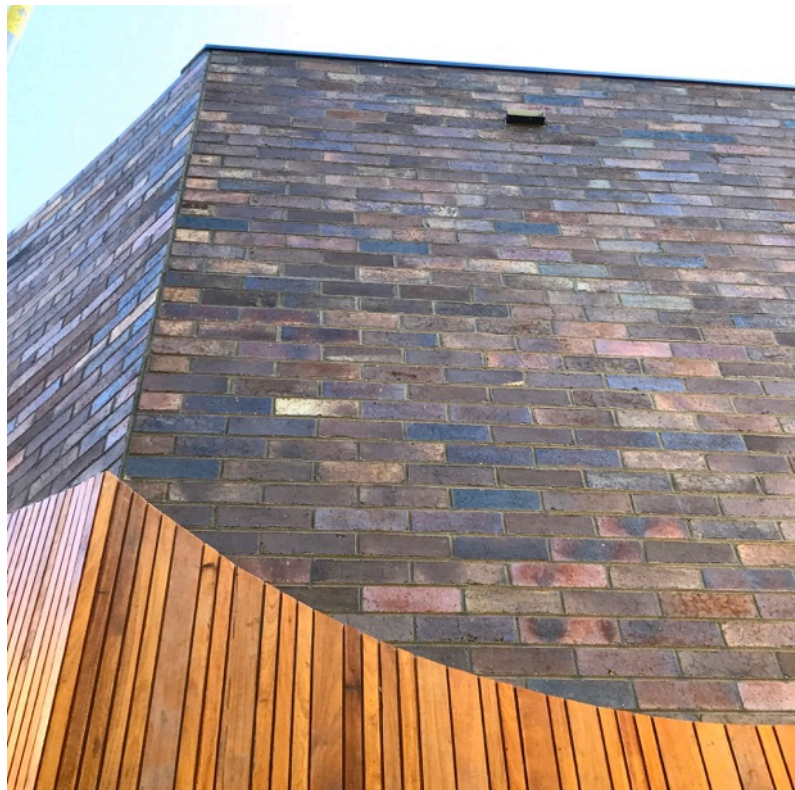

## SUTHERLAND HOUSE, ARMADALE

**Krause bricks add quality and permanence to this superbly designed and built home in Melbourne's Armadale**

If you happen to be wandering around Armadale, you'd be hard pressed to walk or drive by Sutherland Road without stopping to admire the intricate design and immaculate construction of this new home. At first glance, it's the combination of finishes that really sets it apart: a beautiful palette of Krause Grampian Blue bricks, radial sawn Silver Ash cladding and custom painted steel shrouds on the window surrounds.

they're really well put together. They're also darker but they've got good variation across them, which gives them a really warm feeling."

And, excitingly, what you see on the external facade is really just a tempter to what's going on inside. Because, thanks to Rendina Bricklaying, Krause's Grampian Blue bricks have been masterfully laid to create a striking curved wall, tightly wrapping itself around a stunning feature stairway. In fact, that's Leon Rendina from Rendina Bricklaying, proudly admiring his finished wall in the image below.